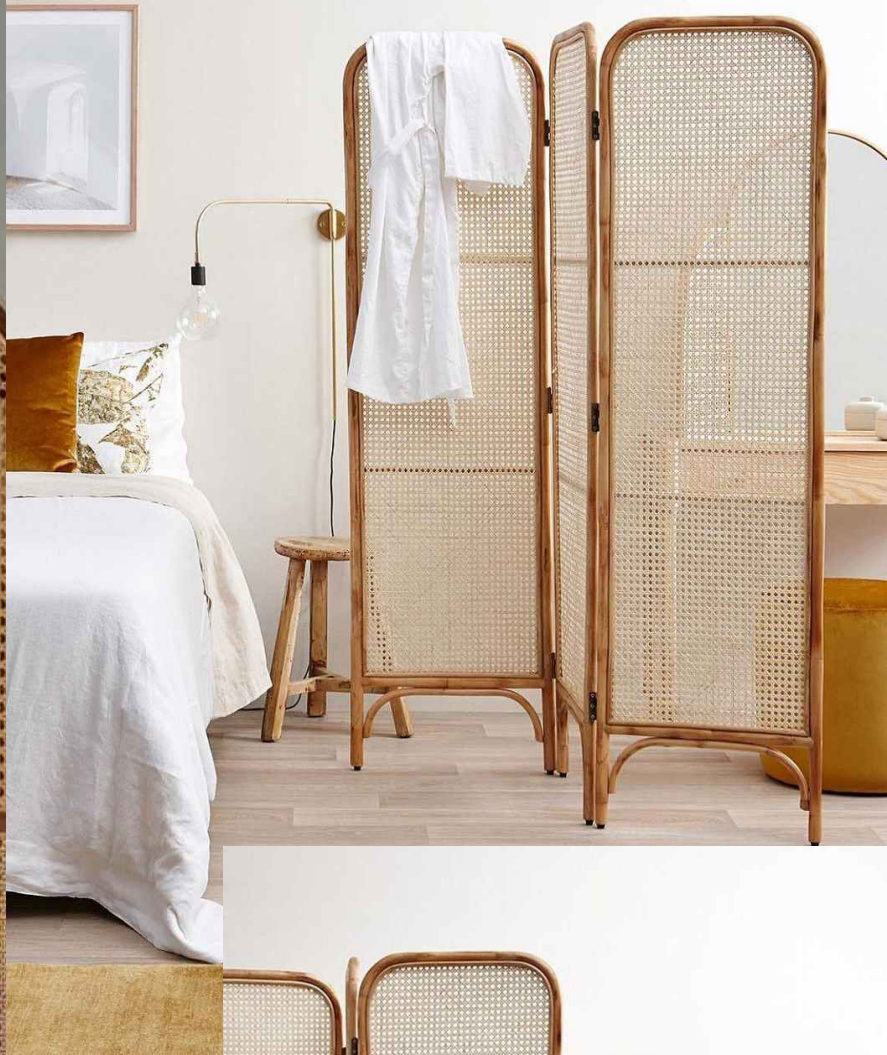

STAR NATURAL DARK

Dimensions:
60x750cm (approx 50 sqft)

STAR NATURAL WHITE

Dimensions:
60x750cm (approx 50 sqft)

STAR NATURAL BROWN

Dimensions:
60x750cm (approx 50 sqft)

STAR PVC

Dimensions:
60x750cm (approx 50 sqft)

SQUARE NATURAL DARK

Dimensions:
60x750cm (approx 50 sqft)

Dimensions:
60x750cm (approx 50 sqft)

Dimensions:
60x750cm (approx 50 sqft)

Dimensions:
60x750cm (approx 50 sqft)

Dimensions:
60x750cm (approx 50 sqft)

Dimensions:
60x750cm (approx 50 sqft)

Dimensions:
60x750cm (approx 50 sqft)